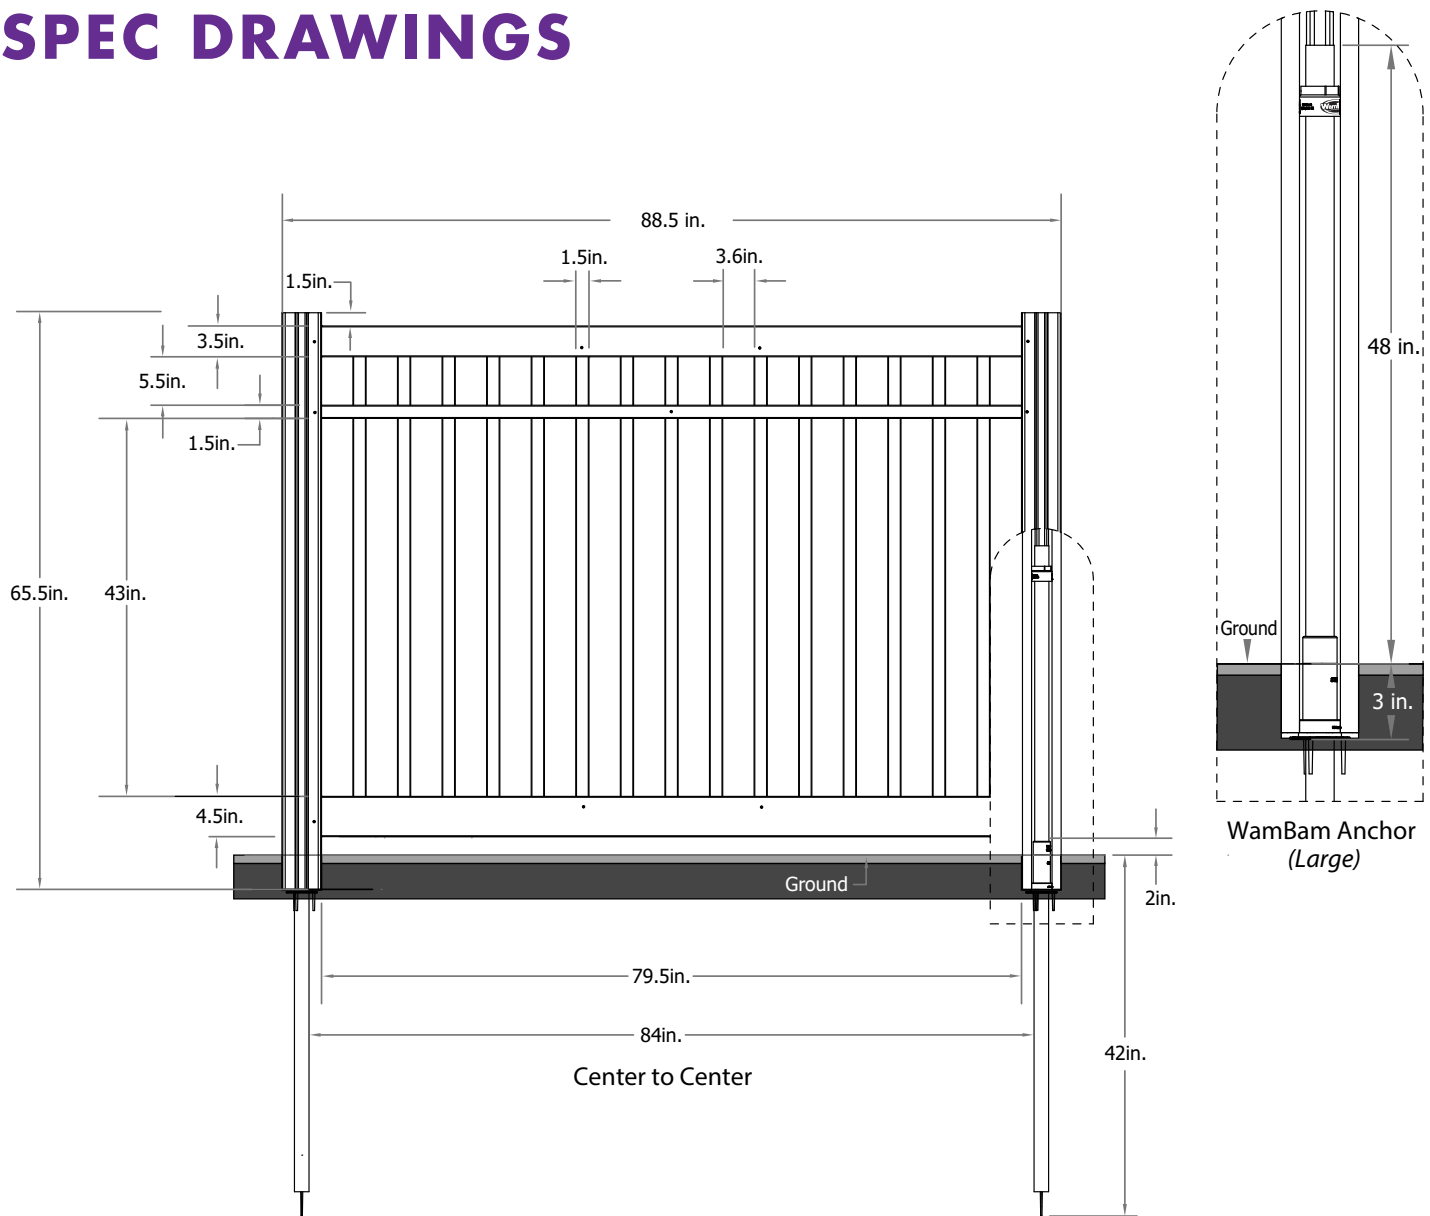

# Nervous Nelly Vinyl Fence

## SPEC DRAWINGS

**Top Rail**

**Bottom Rail**

**Middle Rail**

**Picket**

*\*Please adhere to the above dimensions if installing around a pool to be ICC code compliant.*